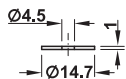

1

Timeless Furniture Handles

> Material: Steel

Finish/colour	Dim. A mm	Dim. B mm	Dim. C mm	Cat. No.
Gold coloured, polished	106	35	96	116.09.815
	138	35	128	116.09.885
White, glossy lacquered	106	35	96	116.09.714
	138	35	128	116.09.785
Black, matt lacquered	170	35	160	116.09.345

Packing: 1 or 25 pieces

M4 threaded screws ▶ FF 1.260

Lettering clip ▶ FF 1.200

Rose

> Material: Brass

Finish/colour	Cat. No.
Matt nickel plated	116.06.698
Polished nickel plated	116.06.796

Packing: 1 or 50 pieces